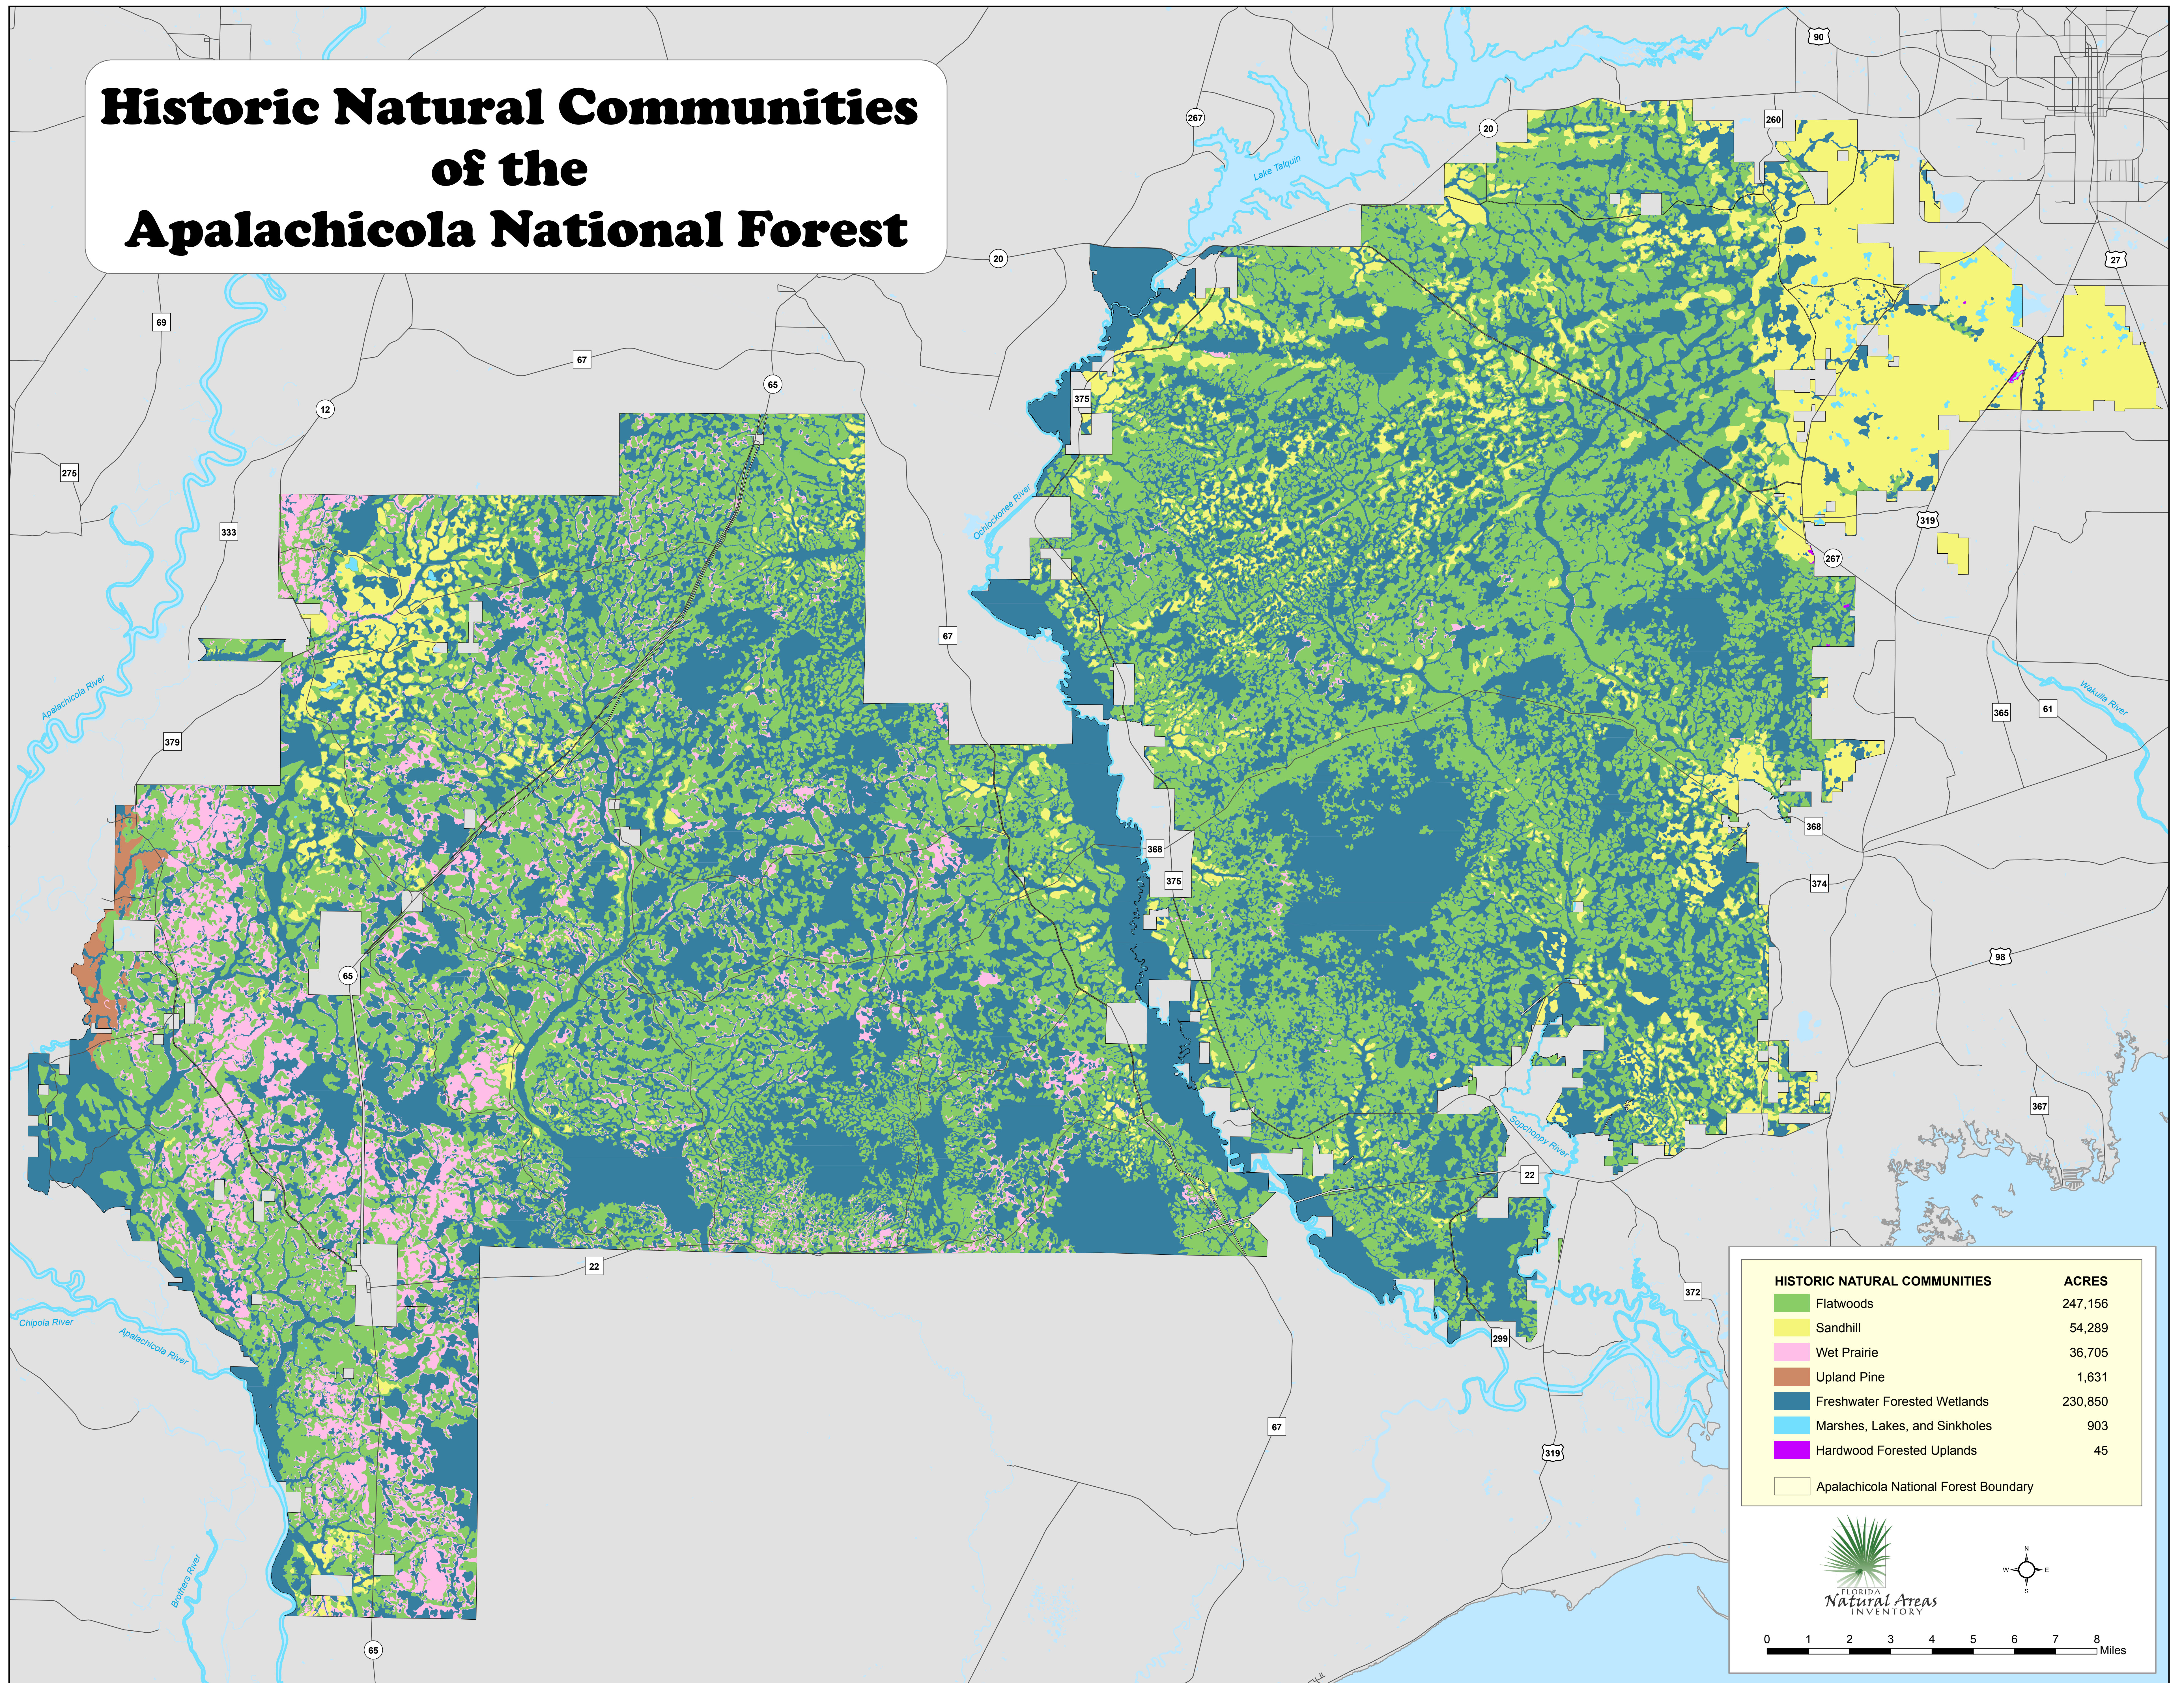

Historic Natural Communities of the Apalachicola National Forest

HISTORIC NATURAL COMMUNITIES	ACRES
Flatwoods	247,156
Sandhill	54,289
Wet Prairie	36,705
Upland Pine	1,631
Freshwater Forested Wetlands	230,850
Marshes, Lakes, and Sinkholes	903
Hardwood Forested Uplands	45
Apalachicola National Forest Boundary	

0 1 2 3 4 5 6 7 8 Miles